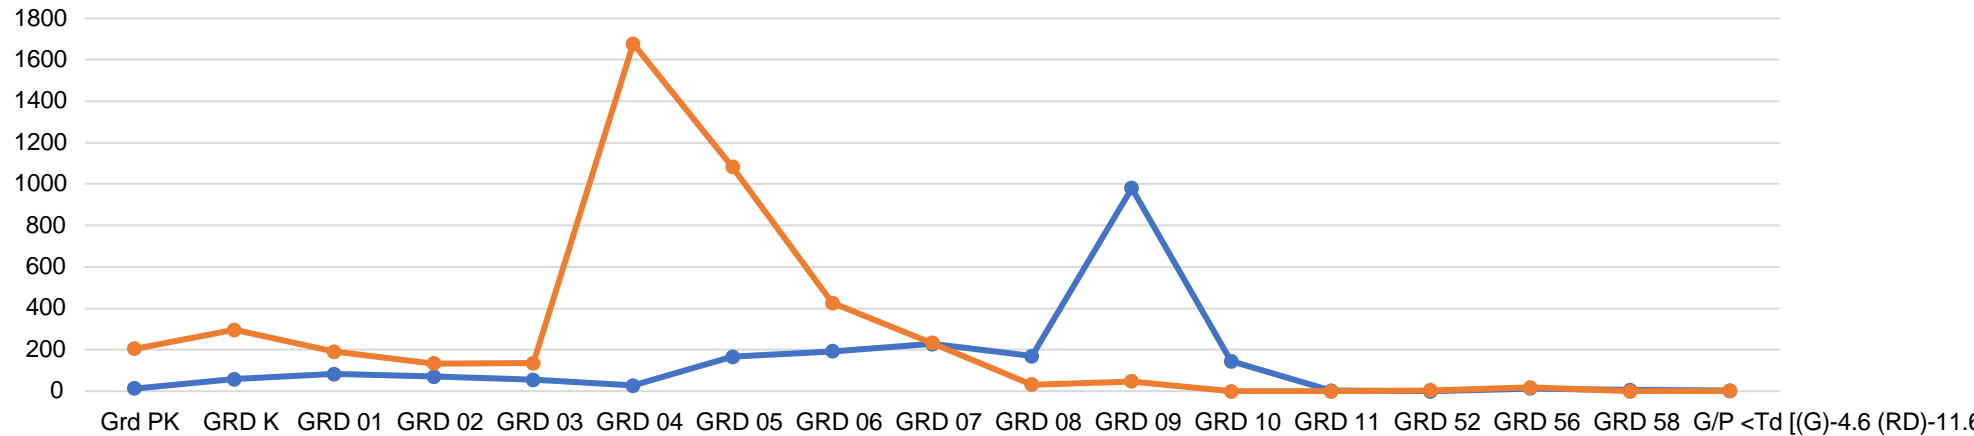

Jackson Public School/Charter School Grade Level Data Analysis (SUMMARY School Year 2016 - 2023)

School Year 2016 - 2023	GRD PK	GRD K	GRD 01	GRD 02	GRD 03	GRD 04	GRD 05	GRD 06	GRD 07	GRD 08	GRD 09	GRD 10	GRD 11	GRD 52	GRD 56	GRD 58	SPED 500	Never Attended JPS	Never Enrolled	Total
Enrolled JPS	13	58	83	71	55	27	166	193	228	169	980	145	3	0	13	5	2	2	0	2235
Left JPS	205	296	191	134	136	1678	1083	426	232	32	47	0	0	4	18	0	1	6	21	4508

SY 2023	GRD	GRD	GRD	GRD	GRD	GRD	GRD	GRD	GRD	GRD	GRD	GRD	GRD	GRD	GRD	GRD	SPED	Never	Never	Total
Grade Level	PK	K	01	02	03	04	05	06	07	08	09	10	11	52	56	58	500	Attended	Enrolled	
Enrolled JPS	1	11	13	15	20	9	15	32	42	48	288	2	1	0	5	2	1	2	0	529
Left JPS	78	71	41	29	72	148	186	63	51	0	0	0	0	2	5	0	0	0	1	746

SY 2022	GRD	GRD	GRD	GRD	GRD	GRD	GRD	GRD	GRD	GRD	GRD	GRD	GRD	GRD	GRD	En- EM 20d				
Grade Level	PK	K	01	02	03	04	05	06	07	08	09	10	11	52	56	58	500	Attended	Enrolled	Total

SY 2021 Grade Level	GRD PK	GRD K	GRD 01	GRD 02	GRD 03	GRD 04	GRD 05	GRD 06	GRD 07	GRD 08	GRD 09	GRD 10	GRD 11	GRD 52	GRD 56	GRD 58	SPED 500	Never Attended JPS	Never Enrolled	Total
Enrolled in JPS	12	0	13	21	12	3	10	19	26	15	271	5	0	0	1	2	0	0	0	410
Left JPS	41	54	55	44	12	203	160	75	38	5	0	0	0	0	2	0	0	0	8	697